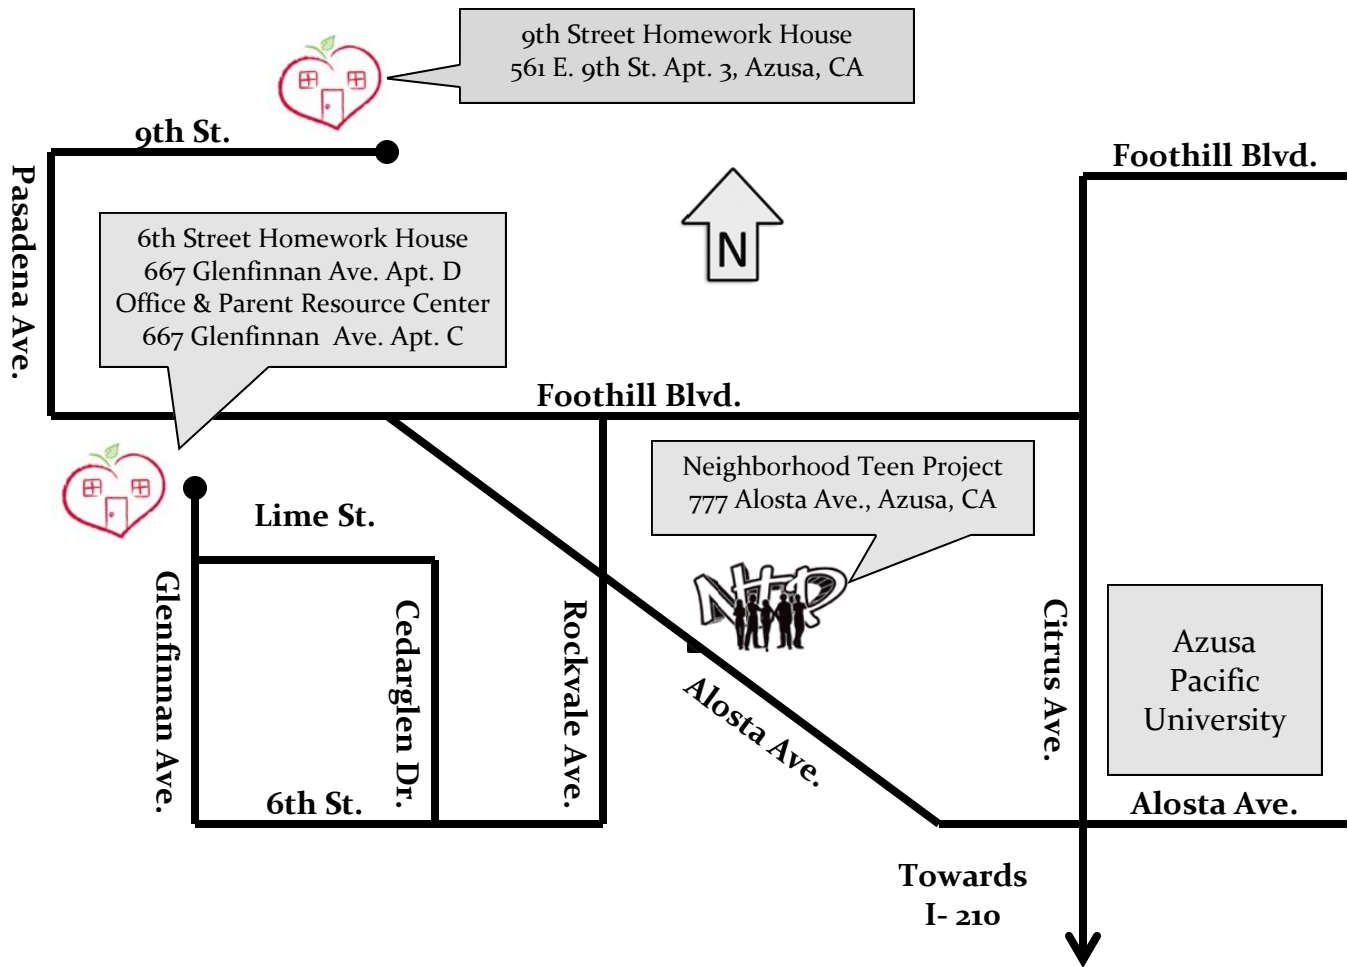

# Our Neighborhood Homework House

## Map & Directions

**From 210 West/East:** Take Citrus Ave. Exit going north (towards the Sierra Madre mountains), then make a left on Alostia Ave./Rte. 66 to reach all three of our locations:

Neighborhood Teen Center: Located on Foothill Community Church campus on the right side of Alostia Ave.

6th Street Homework House/Office/Parent Resource Center: Turn left onto Rockvale Ave, another immediate right onto 6th Street which curves right into Glenfinnan Ave. Located at the end of the cul-de-sac on the left.

9th Street Homework House: Continue on Alostia Ave. which will merge with Foothill Blvd., turn right on N. Pasadena Ave., and make a right onto 9th Street. Located in the eighth building on the left.

**If you have any questions, please contact us at (626) 969-7051 or email us at [info@onhh.org](mailto:info@onhh.org)!**